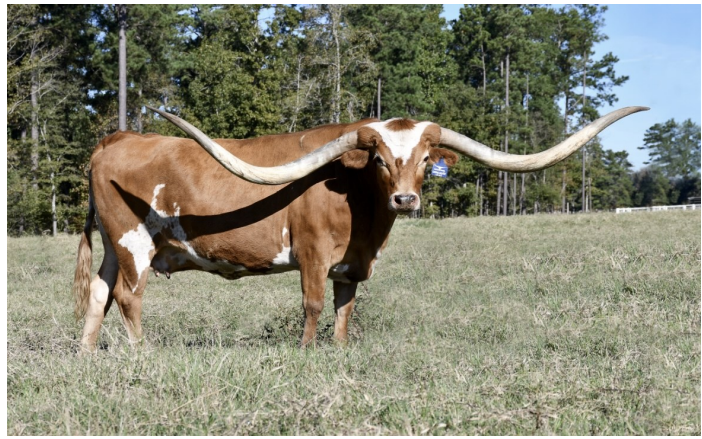

SUPERIOR FARMS

LEADING LADY BCB

Date of Birth: 09/27/2012
Registration 1: CI285474*
Registration 2: 267746
Breeder: Brent & Cindy Bolen
Owner: Austin Rohr

Courtesy of Ryan Culpepper

Leading Lady comes from 2 of the best maternal lines in the Bolen's herd. She can produce both females and sires. It's hard to find a cow that can give you both. No holes in the elite cow. Oh yeah, she measures 95" tip to tip!! Bred to Justify!

Total Horn: 107.3750 on 09/30/2017
TTT: 99.7500 on 09/22/2024

LEADING LADY BCB

RING LEADER BCB

WHISTLING BANDITA BCB

WORKING MAN CHEX

RINGA DINGER

BANDERA CHEX

WHISTLE ME DIXIE BCB