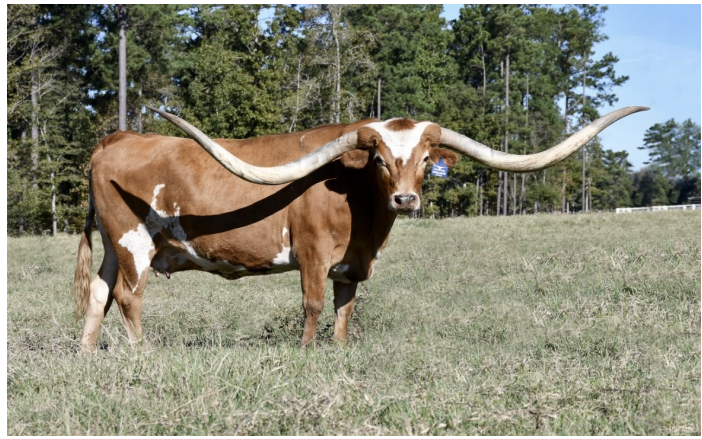

### LEADING LADY BCB

**Date of Birth:** 09/27/2012  
**Registration 1:** CI285474\*  
**Registration 2:** 267746  
**Breeder:** Brent & Cindy Bolen  
**Owner:** Austin Rohr

Courtesy of Ryan Culpepper

Leading Lady comes from 2 of the best maternal lines in the Bolen's herd. She can produce both females and sires. It's hard to find a cow that can give you both. No holes in the elite cow. Oh yeah, she measures 95" tip to tip!! Bred to Justify!