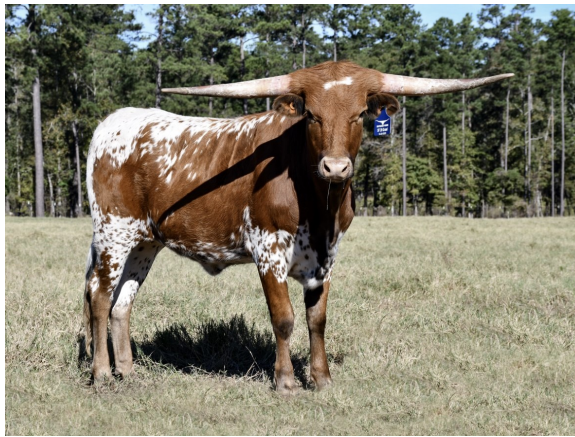

SUPERIOR FARMS

SF 20 Grand

Date of Birth: 12/24/2022

Courtesy of Ryan Culpepper

TTT: 49.2500 on 09/22/2024

ECR JULIO'S PALOMA VIXEN

<http://www.hiredhandsoftware.com>