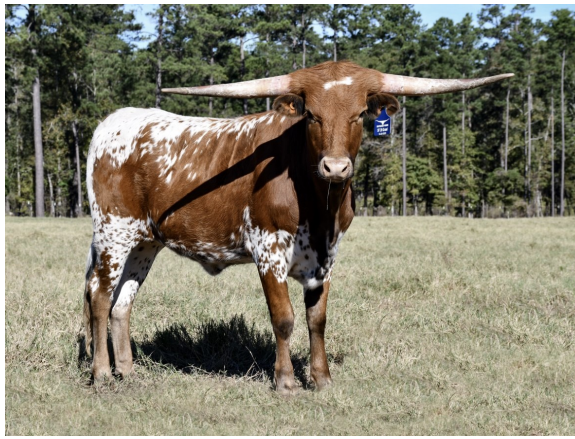

SUPERIOR FARMS

SF 20 Grand

Date of Birth: 12/24/2022

Courtesy of Ryan Culpepper

TTT: 49.2500 on 09/22/2024

ECR JULIO'S PALOMA VIXEN

<http://www.hiredhandsoftware.com>