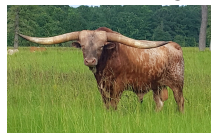

FIFTY-FIFTY BCB