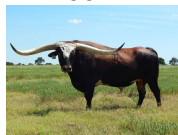

WF COMMANDO